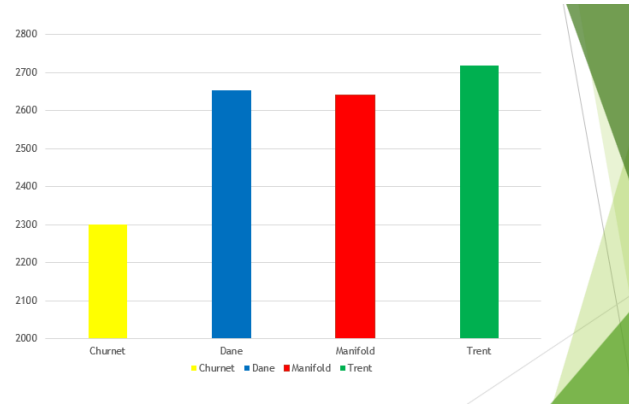

From the Staff

HousePoints

TOP POINTS THIS WEEK

1. James B (18)
2. Lyra W (18)
3. Emma J (16)
4. Ethan C (16)
5. Esme T (15)
6. Sophie S (15)
7. Charlie M (11)
8. Jake L (10)
9. Logan E (9)
10. Ryley C (8)
11. Kevin L (7)
12. Harrison M (7)

TOP POINTS THIS YEAR

1. Evalyn C (140)
2. James B (104)
3. Ruby H (84)
4. Lyra W (82)
5. Sophia T (76)
6. Emma J (75)
7. Abi F (72)
8. Tilly B (68)
9. Amber B (67)
10. Stanley M (59)
11. Zuleika A (58)
12. Jude J (58)
13. Martha S (57)

Shout outs!

Young Voices choir - you are all working really well and getting ready for the big concert in February. Continue to learn the songs, lyrics and dances and see you all next Tuesday!